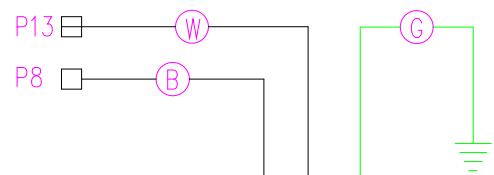

LEGEND	
	- 1/4" QUICK CONNECT
	- 1/4" QUICK CONNECT PIGGYBACK
	- FORK CONNECTOR
	- RING CONNECTOR
	- SOCKET CONNECTOR
	- PIN CONNECTOR

15 AMP CORDEND GFCI
30-0061

HYDRO-QUIP
CORONA, CA 909.273.7575

Manufacture Notes:

Dwg. No.
E100AJ-DEKQY-FX

Drawn
BH
Date
07.02.07
Diagram No.
1302

Rev 10		Wire Color Code
B - Black	G - Green	
Br - Brown	Bl - Blue	
R - Red	V - Violet	
O - Orange	W - White	
Y - Yellow	Gr - Grey	