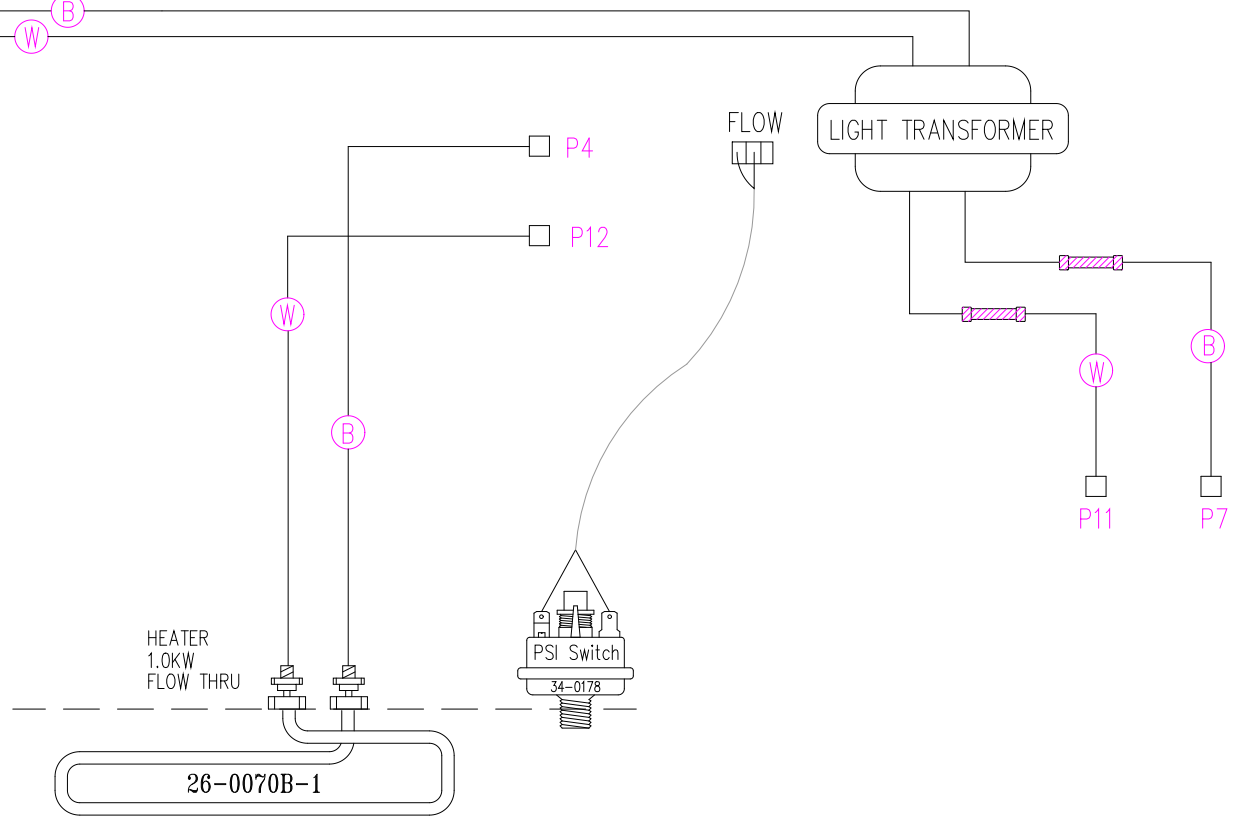

LEGEND	
	- 1/4" QUICK CONNECT
	- 1/4" QUICK CONNECT PIGGYBACK
	- FORK CONNECTOR
	- RING CONNECTOR
	- SOCKET CONNECTOR
	- PIN CONNECTOR

15 AMP CORDEND GFCI
30-0061

HYDRO-QUIP
CORONA, CA 909.273.7575

Manufacture Notes:

Dwg. No.
E100AJ-DEKQY-FX

Drawn
BH
Date
07.02.07
Diagram No.
1302

Rev 10		Wire Color Code
B - Black	G - Green	
Br - Brown	Bl - Blue	
R - Red	V - Violet	
O - Orange	W - White	
Y - Yellow	Gr - Grey	