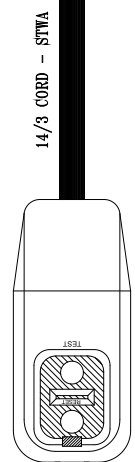

LEGEND	
	- 1/4" QUICK CONNECT
	- 1/4" QUICK CONNECT PIGGYBACK
	- FORK CONNECTOR
	- RING CONNECTOR
	- SOCKET CONNECTOR
	- PIN CONNECTOR

15 AMP CORDEND GFCI
30-0061

HYDRO-QUIP
CORONA, CA 909.273.7575

Manufacture Notes:

Dwg. No.
E100AJ-DEKQY-FX

Drawn
BH
Date
07.02.07
Diagram No.
1302

Rev 10		Wire Color Code
B - Black	G - Green	
Br - Brown	Bl - Blue	
R - Red	V - Violet	
O - Orange	W - White	
Y - Yellow	Gr - Grey	